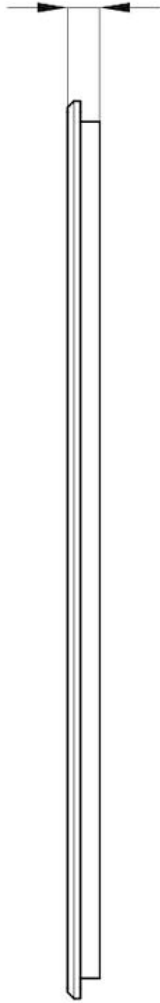

## HPDE Twin chopping board

Accessories e Complements

Code: 8644 101

### DETAILS

Material HDPE

---

Sink accessories HDPE cutting boards and kit

---

Dimensions 31,7x41,8 cm

---

## TECHNICAL DATA

$1\frac{9}{32}$ " [15]

$12\frac{3}{64}$ " [317]

$16\frac{29}{64}$ " [418]