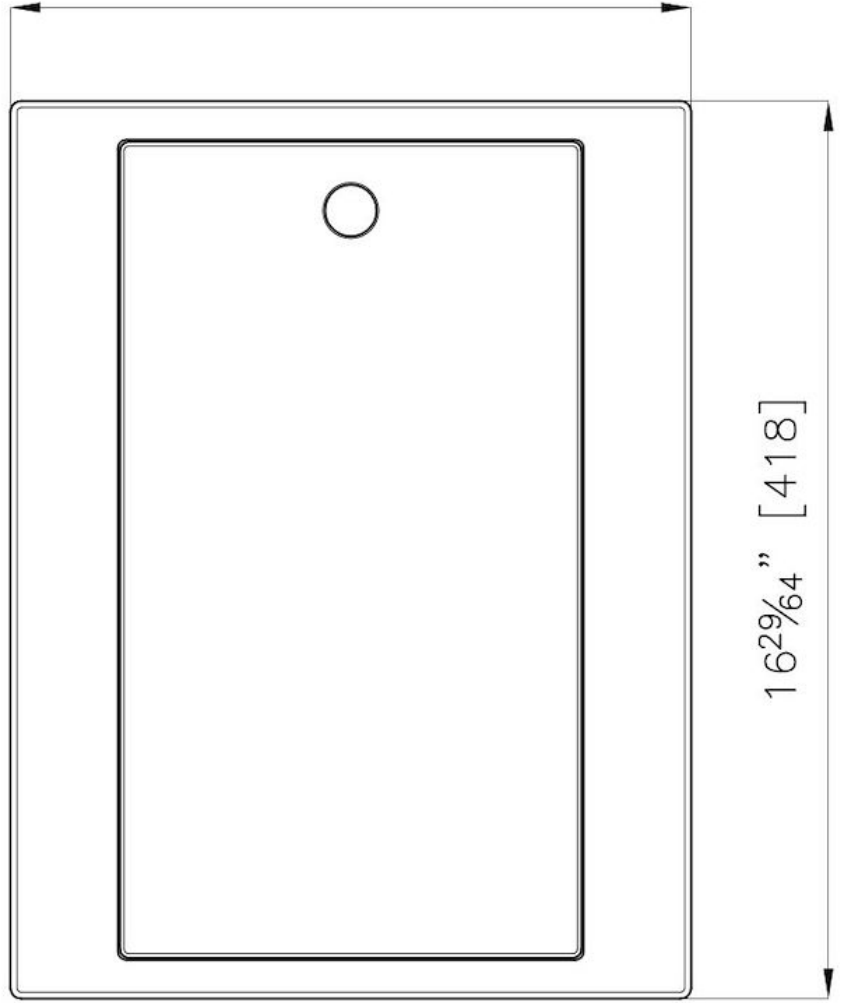

$12\frac{3}{64}$ " [317]